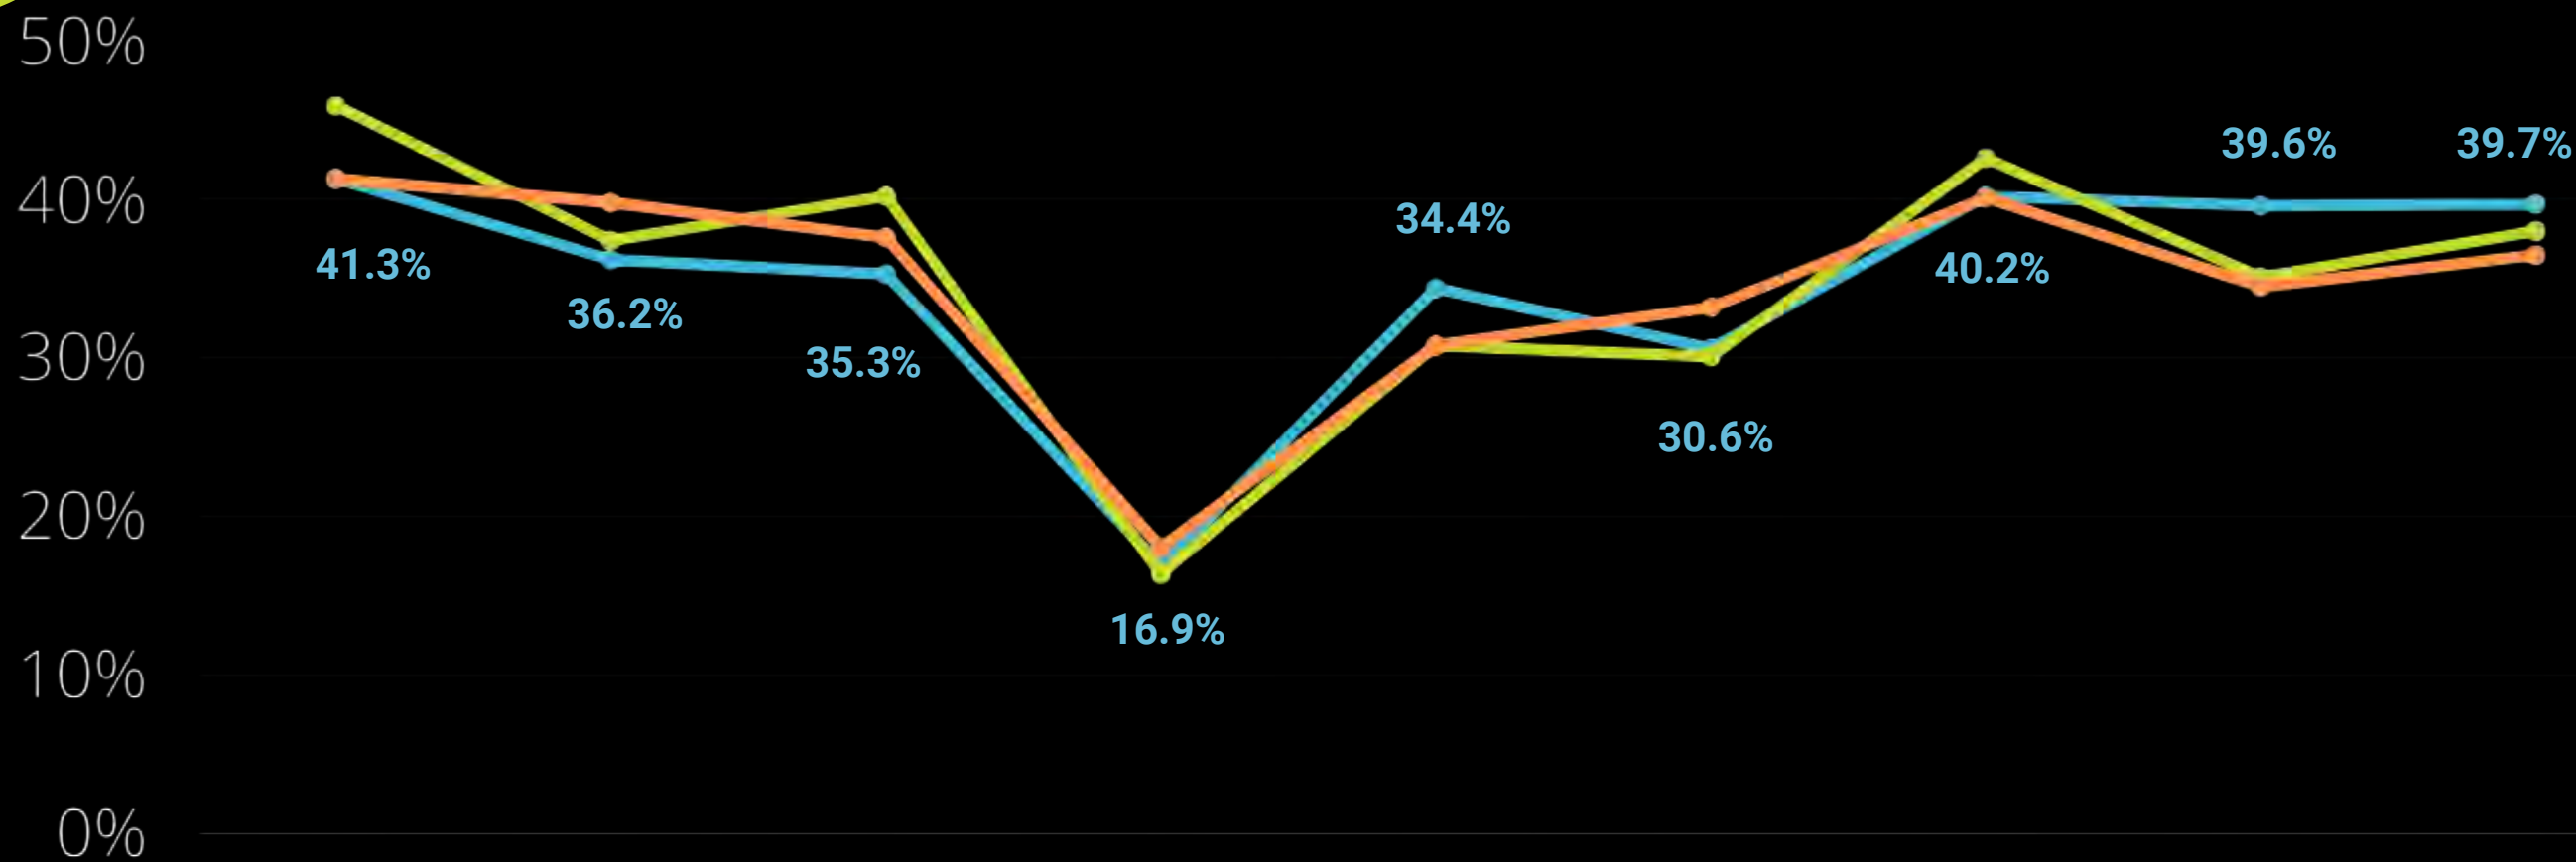

ACTAZIN

■ North America ■ Europe ■ Asia Pacific

Digestive Health Problems Prevalence

Consistency of digestive health problems in all 3 continents.

Gas, Constipation, Diarrhea, Bloating, Stomach aches and Abdominal Pain are among the most common digestive health problems