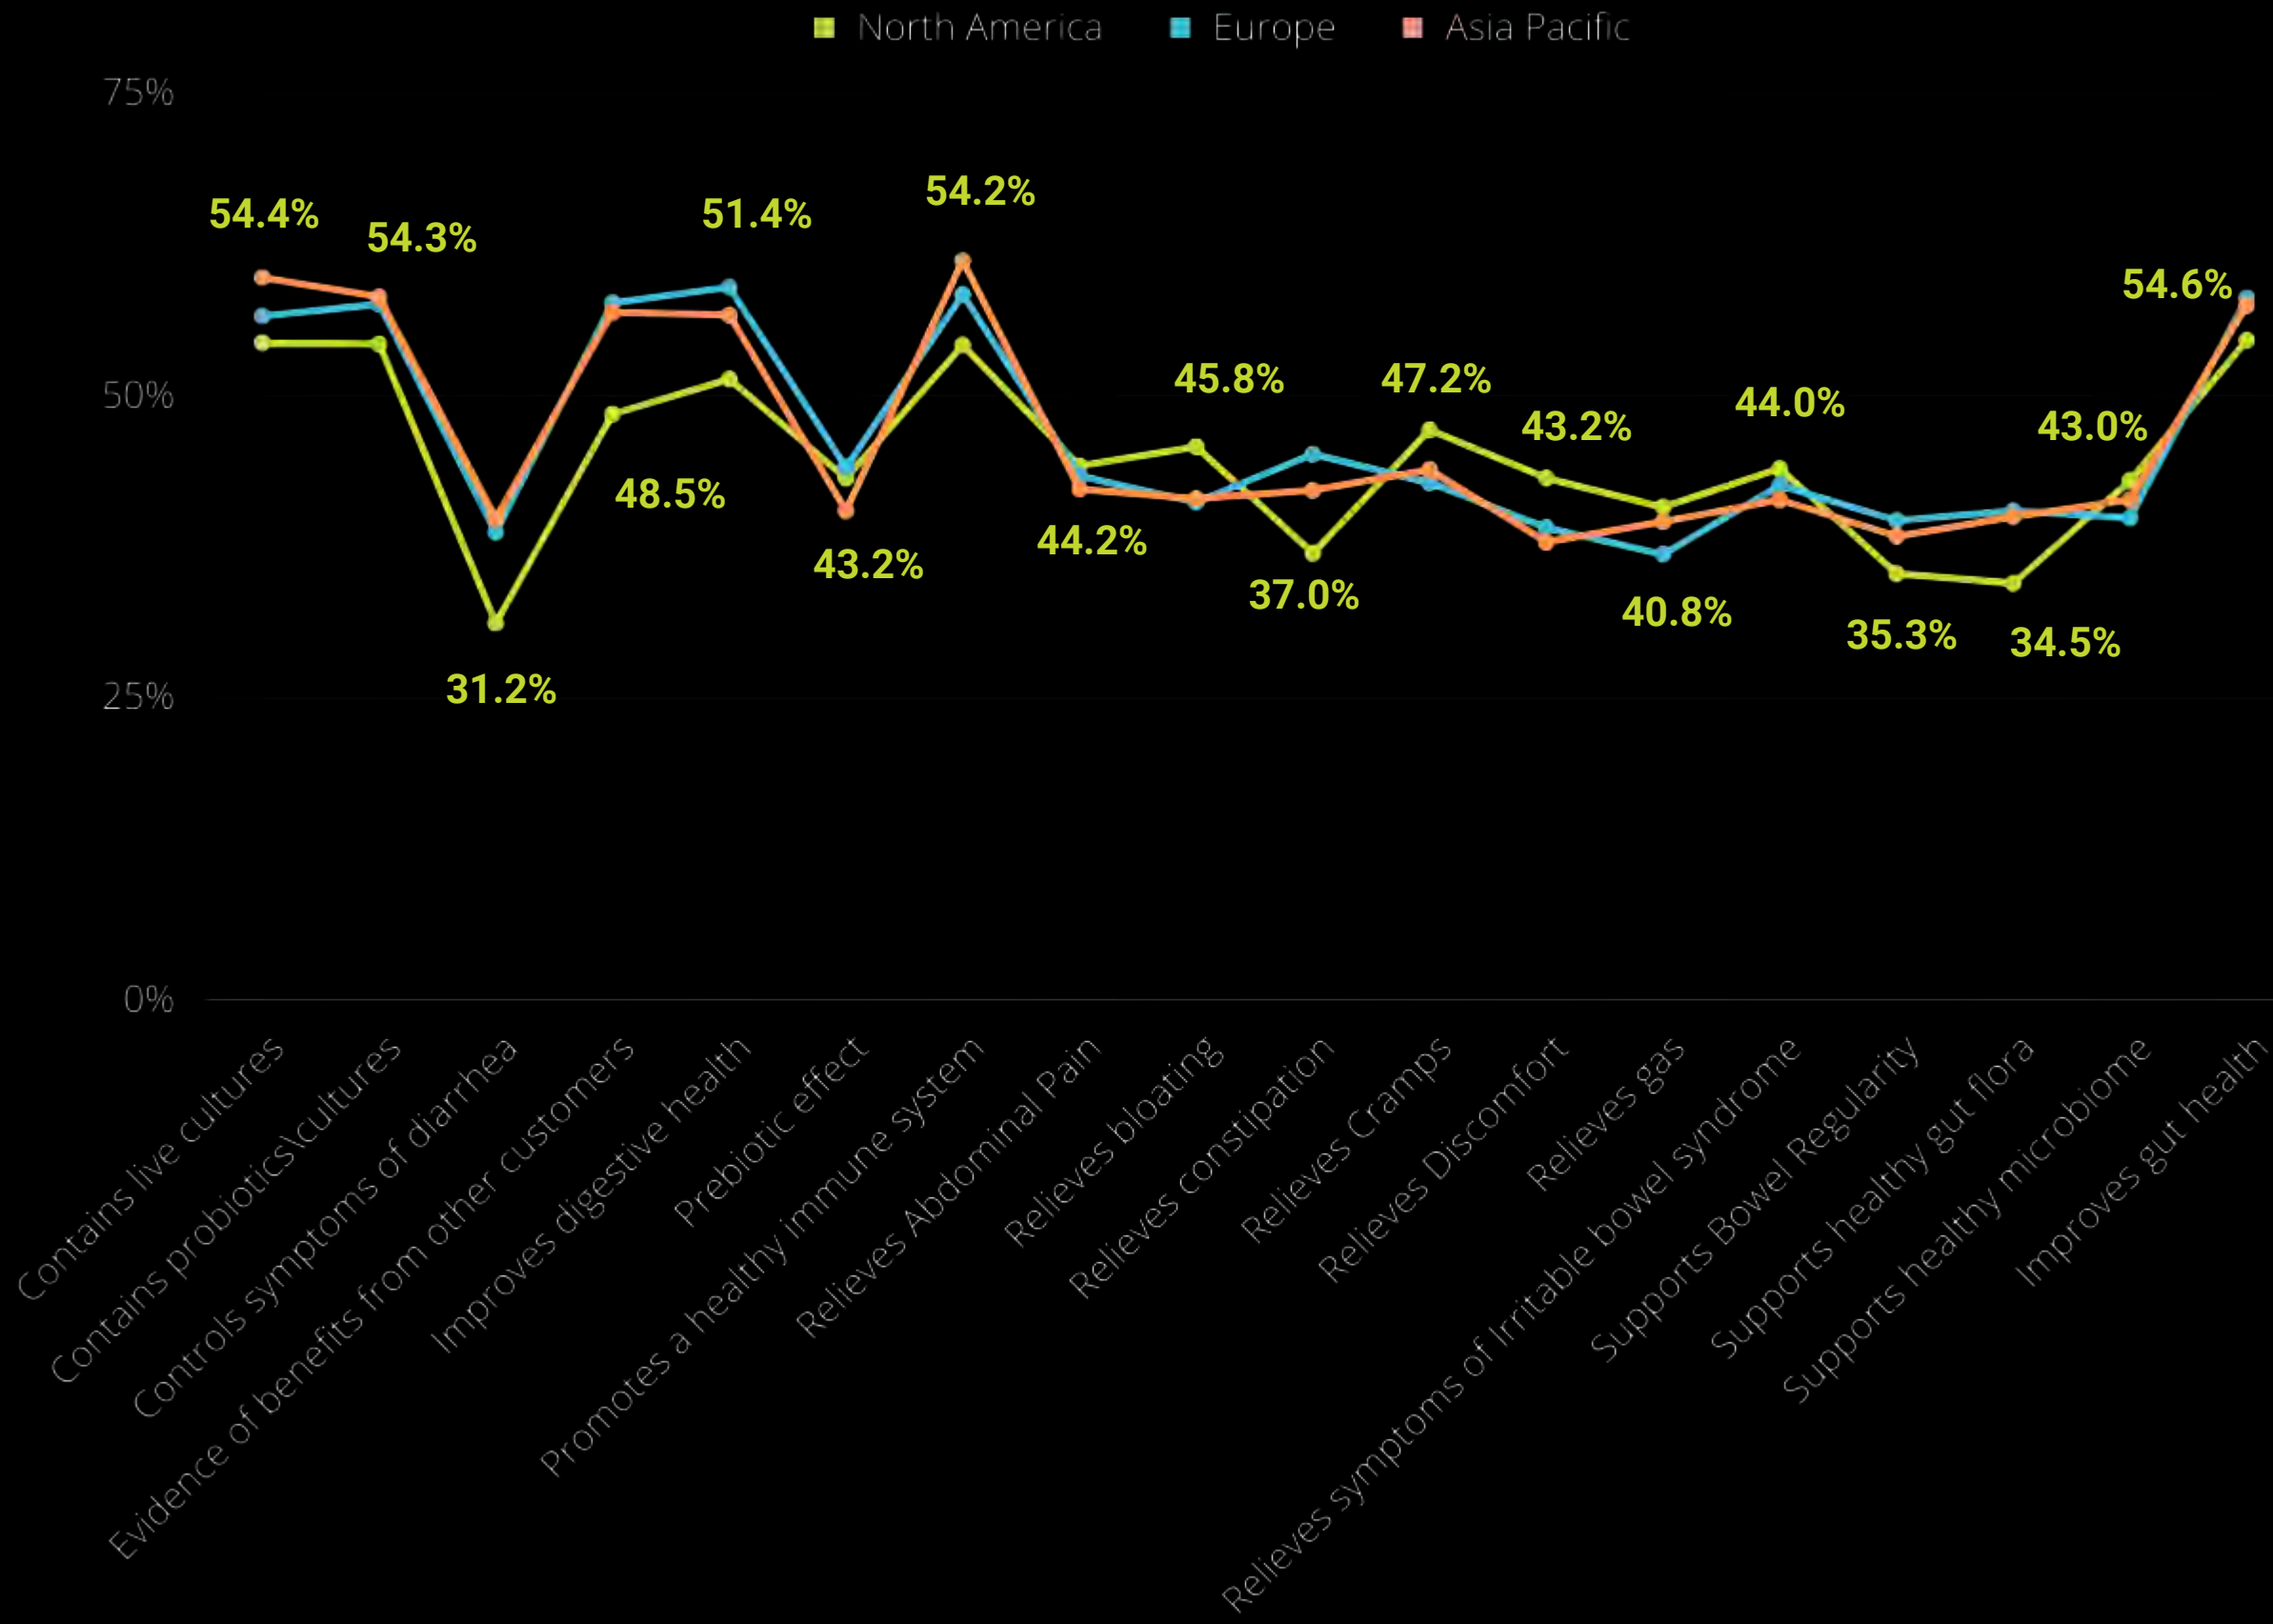

ACTAZIN

Consumer Interests in Bloating Health Claims

Bloating has one of the highest claim interest score

US are most interested in

- Relieve bloating, cramps, pain, discomfort
- IBS symptoms
- Gut microbiome