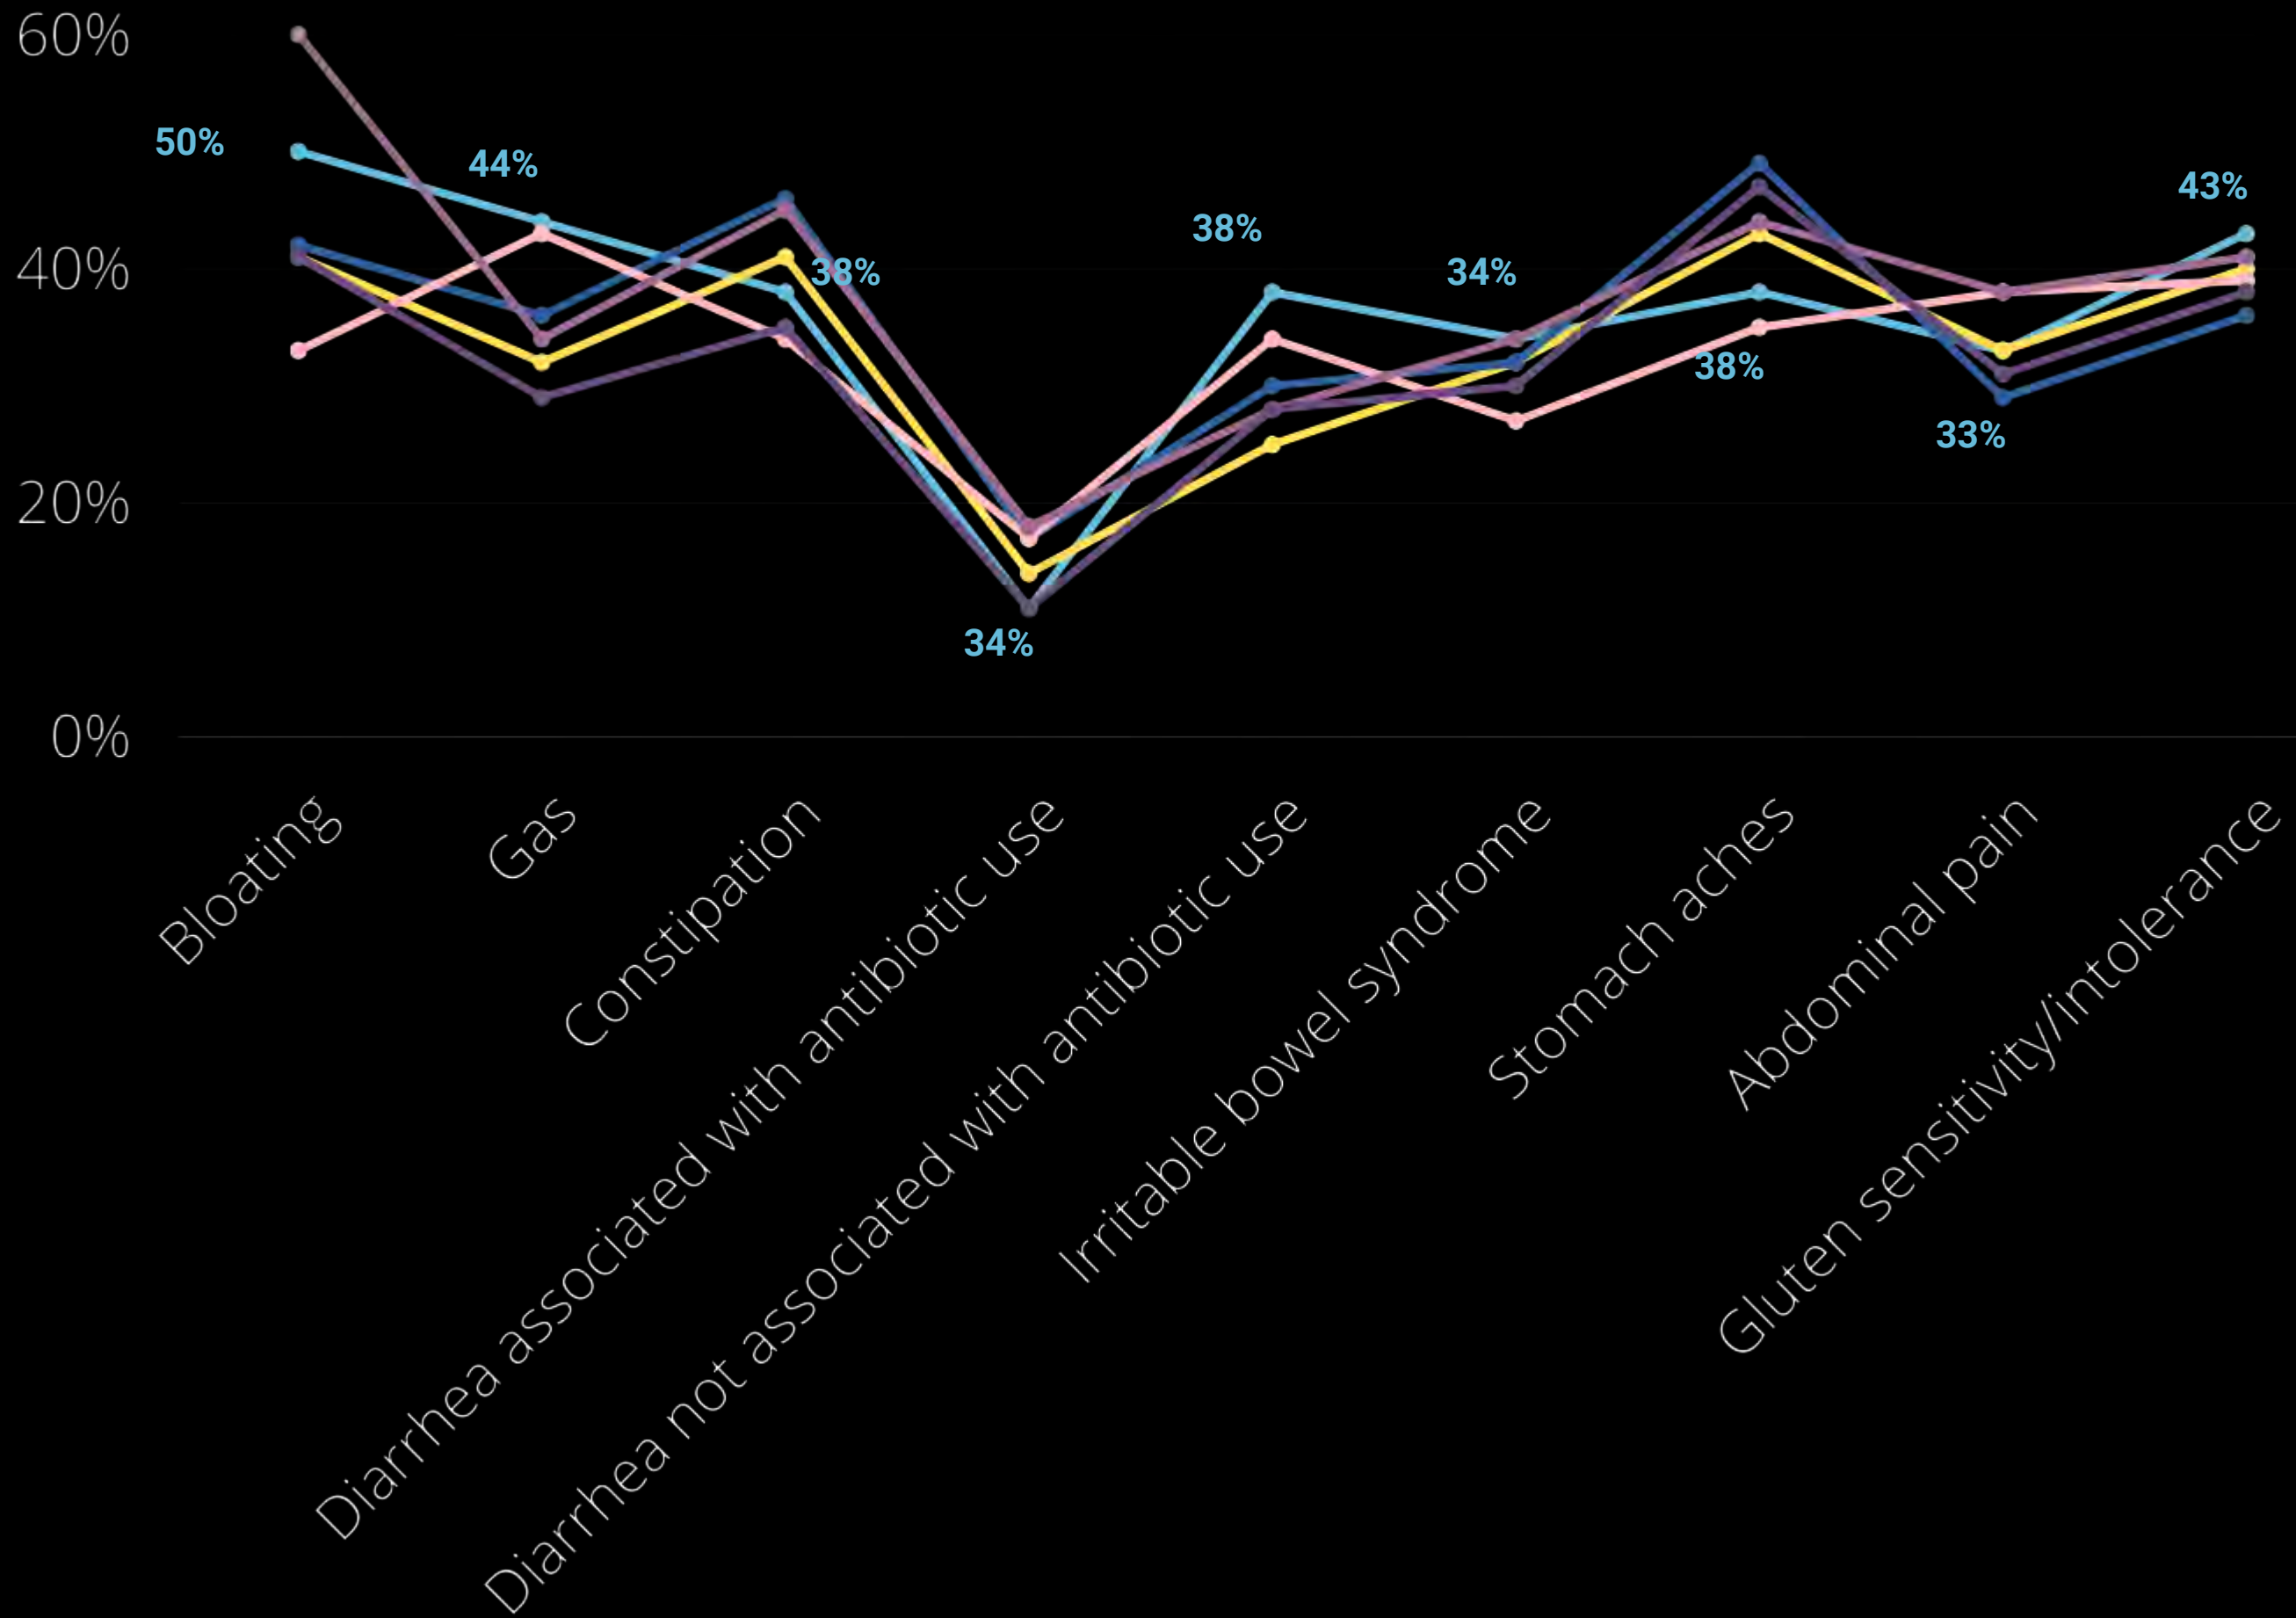

ACTAZIN

■ France ■ Germany ■ Italy ■ Spain ■ Turkey ■ UK

Digestive Health Problems Prevalence

Consistency of digestive health problems in all 3 continents.

Gas, Constipation, Diarrhea, Bloating, Stomach aches and Abdominal Pain are among the most common digestive health problems